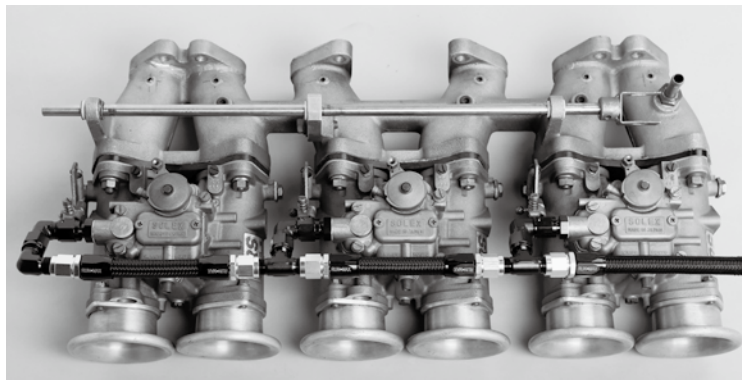

RUN-MAX CARBURETOR FUEL LINE KIT

●ラン・マックス **ブラックシリーズ** キャブレターラインキット

カラーはブラックを基本にちょっぴりシルバーのコンビネーションカラーに仕上げたシックなキットです。

カラー：P33参照

品番	キャブレターのタイプ	仕様	価格	品番	キャブレターのタイプ	仕様	価格
RCS-2S	SOLEX デロルト OER	2連ストップ	¥16,800	RCW-2S	WEBER	2連ストップ	¥16,800
RCS-2R		2連リターン	¥17,800	RCW-2R		2連リターン	¥17,800
RCS-3S		3連ストップ	¥23,300	RCW-3S		3連ストップ	¥23,300
RCS-3R		3連リターン	¥24,300	RCW-3R		3連リターン	¥24,300

※OERキャブレターには、R924106 (AN6オス・メス 45°)が必要です。

※キットは組み付けをしません。P77を参照して下さい。

※ホースは、フレックスナイロンメッシュ #6サイズ：(内径8.7mm/外径14.2mm)ブラックを全品2m付属しています。